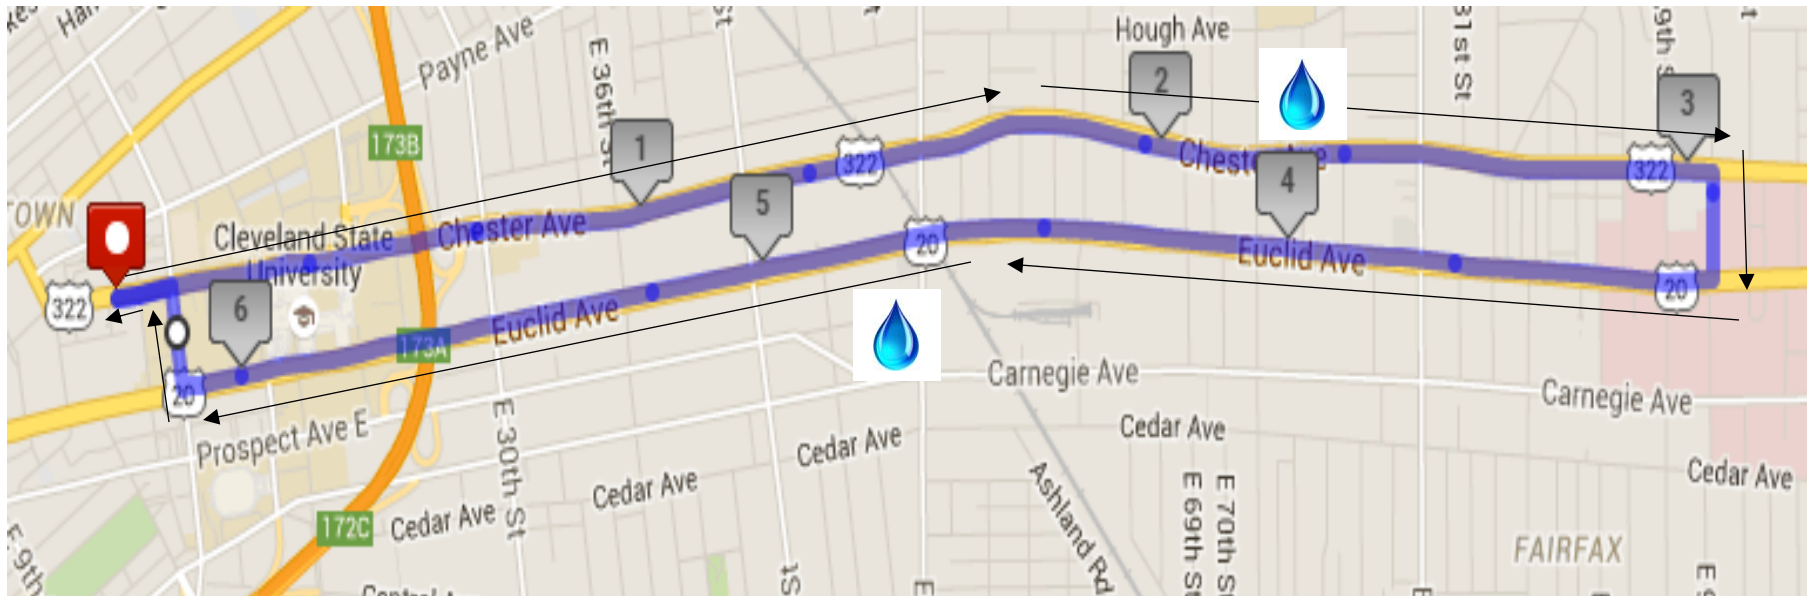

Hofbräuhaus Cleveland

10K Course Map

- **START** on Chester Ave and Head East
- Turn Right on East 90th Street
- Turn Right on Euclid Avenue
- Turn right on East 18th Street
- Turn Left on Chester Avenue to **FINISH**