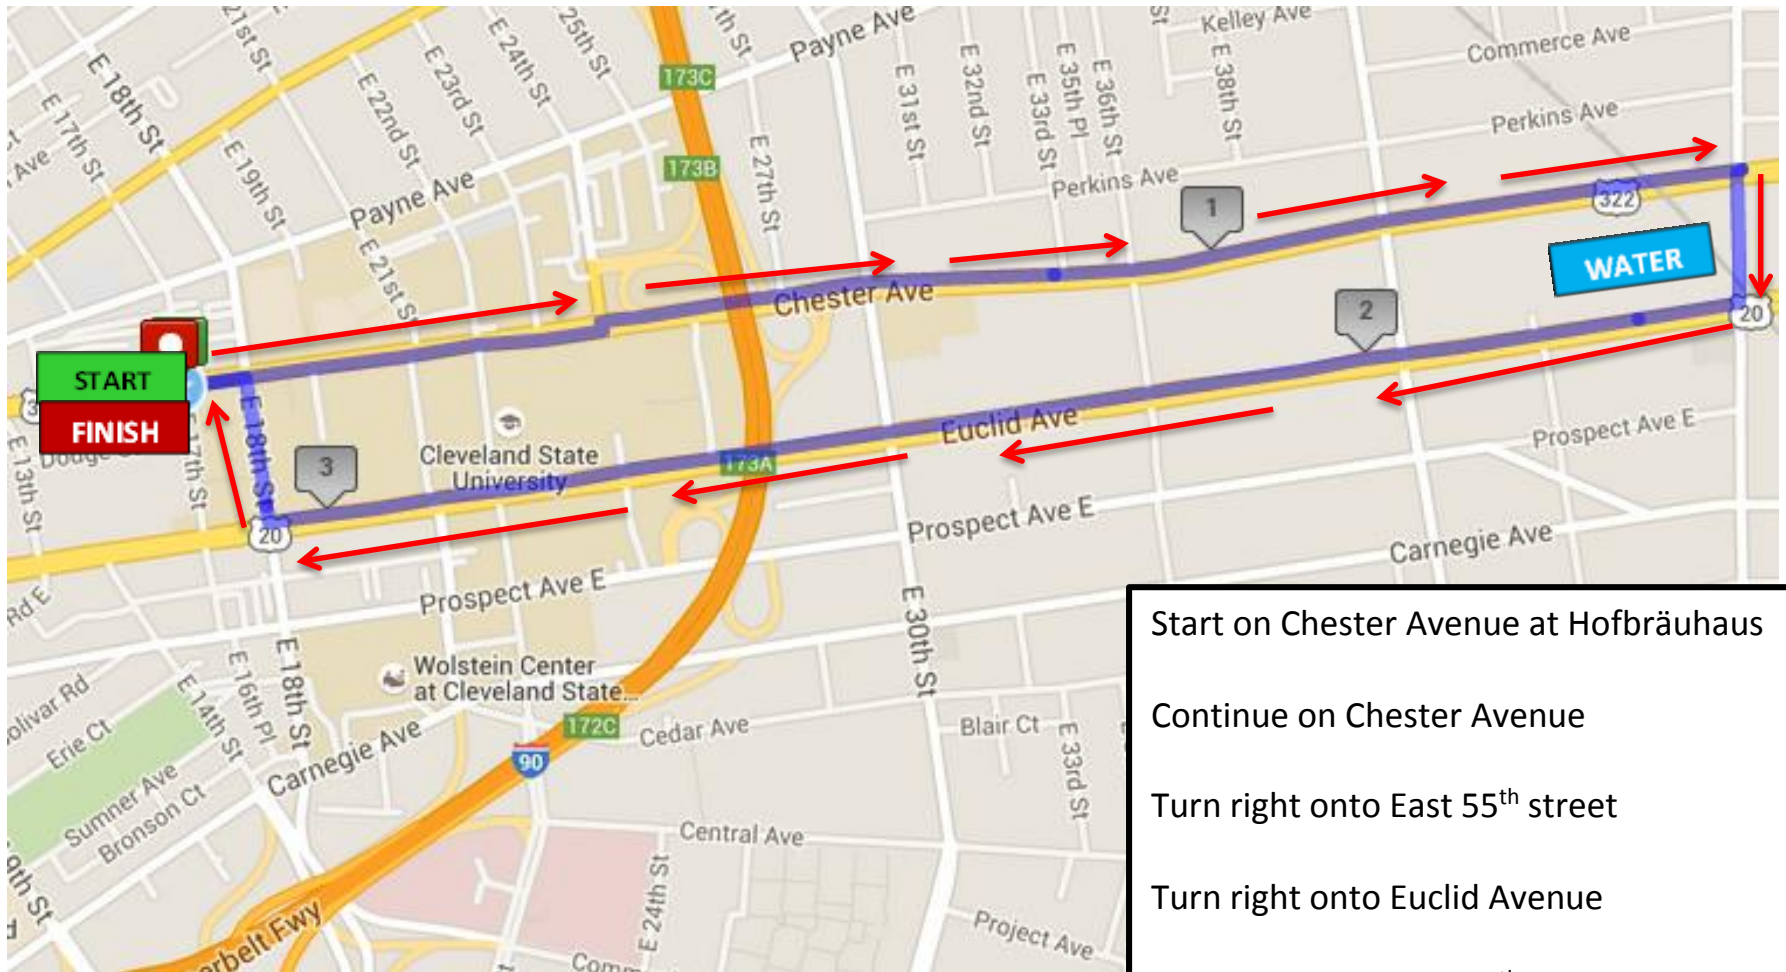

Hofbräuhaus 5k Course Map

Start on Chester Avenue at Hofbräuhaus

Continue on Chester Avenue

Turn right onto East 55th street

Turn right onto Euclid Avenue

Turn right onto East 18th Street

Turn left onto Chester Avenue to finish
at Hofbräuhaus