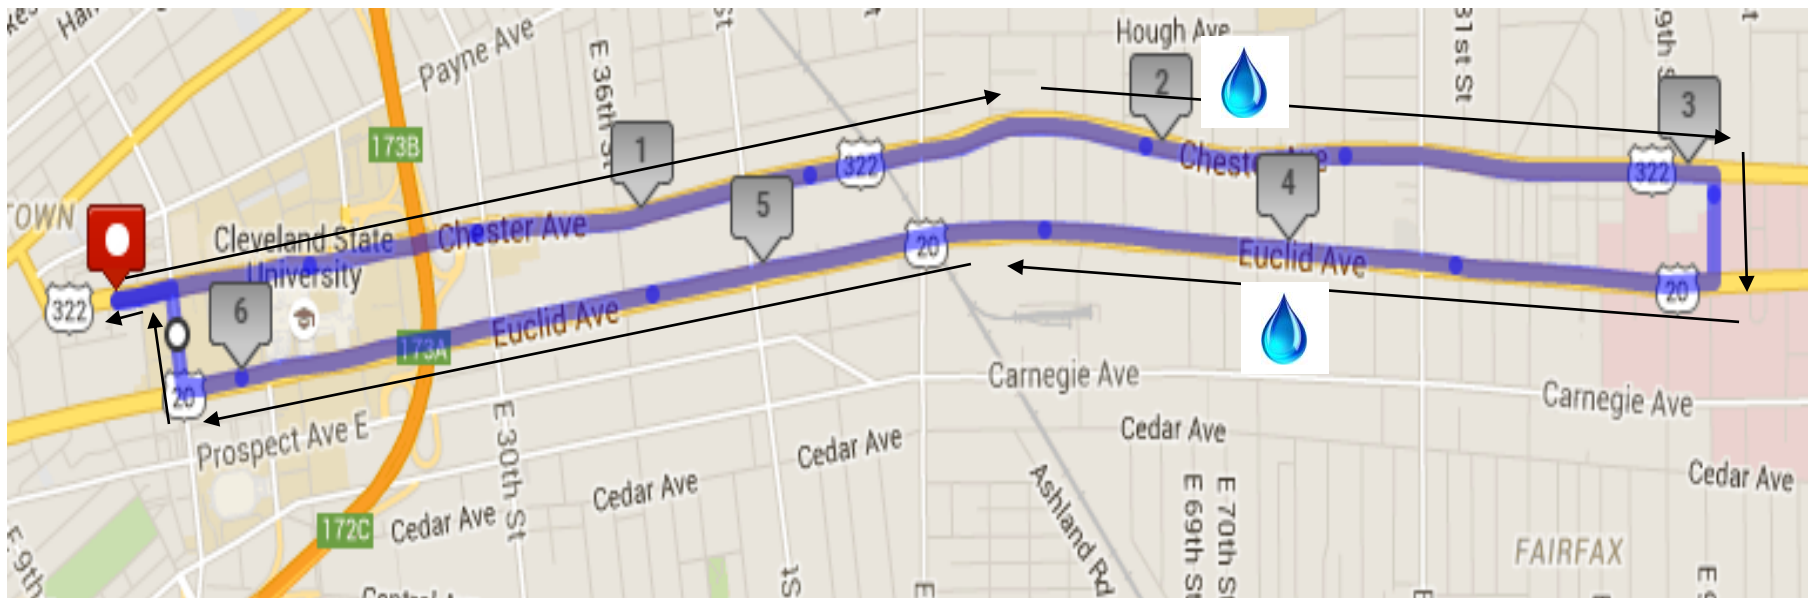

Hofbräuhaus Cleveland

10K Course Map

- Water will be available at Miles 2 and 4.

- **START** on Chester Ave and Head East
- Turn Right on East 90th Street
- Turn Right on Euclid Avenue
- Turn right on East 18th Street
- Turn Left on Chester Avenue to **FINISH**